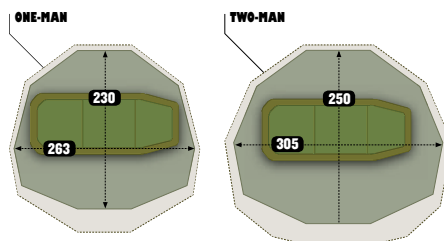

ARMO V3 BIVVY

ONE-MAN 201105/15.990,- | TWO-MAN 201305/18.990,-

One-man

Two-man

Aquatexx®

Integrated insect panels

Front peak

Waterproof

ONE-MAN

130cm

Height

230cm

Depth

263cm

Width

7.5kg

Weight

TWO-MAN

140cm

Height

250cm

Depth

305cm

Width

8.5kg

Weight

Od uveřejnění Armo Bivvy V3 si tato řada přístřešků nejenže udržela své standardy a neměnné statistiky, ale také posunula design a účelnost bivačů na novou úroveň. Pokud sháníte ochranu před čímkoliv, co na Vás přírodní živly mohou nachystat a přístřešek, který nepodlehne Matce přírodě, pak je Vaše hledání u konce - Armo Bivvy z naší proslulé látky Aquatexx.

- Dostupný ve variantách pro jednoho nebo dva rybáře
- Vylepšené pevnější tyče v černém provedení se sprejovým nástřikem
- Kšilt vpředu bivačku
- Zadní okna pro proudění vzduchu na suchý zip
- Přední okna se síťovinou proti hmyzu na suchý zip
- Samopodpěrný systém
- Přední a zadní úchyty na pruty
- Číré okno
- Dvojitý zip na dveřích, který umožňuje otevření i z horní strany
- Heavy-duty podlážka
- Heavy-duty T-pegs kolíky
- NXG přepravní taška na zip

DOPLŇKY PRO ARMO V3 BIVVY

ARMO BIVVY ROZŠÍŘUJÍCÍ PŘEHOZ

ONE-MAN 201561/8.190,- | TWO-MAN 201562/9.890,-

Aquatexx®

Waterproof

Integrated insect panels

3.5kg

One-man weight

3.5kg

Two-man weight

- Rozšiřující přehoz pro Armo/ Trident AS Bivvy
- Dostupný ve variantách pro jednoho nebo dva rybáře
- Vylepšená látka Aquatexx
- Verze pro jednoho pasuje i na Trident AS Bivvy
- Okna se síťkou proti hmyzu na zip, přední a zadní okna pro proudění vzduchu
- Dvojitý zip na dveřích, který umožňuje otevření i z horní strany
- Nástavce na bouřkové tyče
- Dodáván s heavy-duty T-peg kolíky
- Přepravní taška na zip