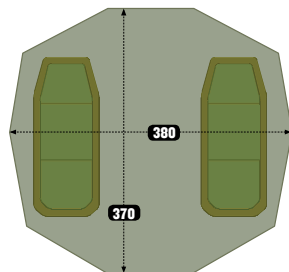

NOVÉ SUPERDOME BIVVY

201607/17.690,-

Two-man+

Integrated insect panels

Waterproof

190cm
Height

370cm
Depth

380cm
Width

17kg
Weight

OPTIONAL ACCESSORIES

Overwrap

Single inner capsule

Twin inner capsule

Díky vnitřnímu prostoru, do kterého by se vešla tři lehátka a ještě by zbyl prostor pro jiné věci je Superdome Bivvy se svou hromadou prostoru ideální pro dlouhé výpravy a pro rybáře, kteří vyžadují velký přístřešek. Předními a zadními dveřmi lze projít bivakem skrz, tím se tak dostanete do všech částí bivaku a je i zajištěno proudění vzduchu v letních měsících. Mezi doplňky, kterými lze bivak dovybavit, patří vnitřní stěna, které slouží jako dvě oddělující ložnice, nebo lze připnout jednu velkou ložnici. Obě varianty vnitřních stěn na sobě mají přišitou podlahku, která zabrání přístupu všem nezaným hostům jako hlodavcům a hmyzu. Navíc napomůže při organizování a uklízení bivaku.

- Nejlepší přístřešek na dlouhé výpravy s prostorem, do kterého se vejdu až 3 lehátka.
- Průchodnost bivaku skrz na skrz díky předním a zadním dveřím
- Dva úchyty na pruty na přední i zadní straně bivaku
- Dvojitě zipy na dveřích, které umožňují otevření dveří i ze shora
- Dodáván s napínacím popruhem, opěrným systémem (dvě tyče vzadu a u kšiltu bivaku), čirým oknem na přední dveře, větší přepravní taškou, heavy-duty podlahkou a heavy-duty T-peg kolíky
- Lze dodat přepážky pro ložnice a zimní přehoz
- Materiál: 210D polyester