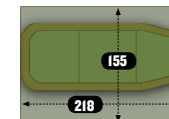

UTILITY SHELTER

201630/6.800,-

Two-man+

Integrated insect panels

Waterproof

Height

Depth

Width

Weight

Utility Shelter je pro ty rybáře, kteří u vody vyžadují více zakrytého místa. Okna do všech stran, dveře a zesílený vývod na kabel - využití tohoto přístřešku je limitováno pouze Vaší představivostí.

- Perfektní přístřešek pro více lidí
- Jednoduché postavení, dokáže to i jeden člověk
- Prostorný interiér - dost vysoký na to, aby se v něm dalo postavit
- Plně průchozí - dveře na obou stranách přístřešku
- Dvojitě zipy na dveřích umožňují otevření i ze shora
- Úchyty na dveře pro otevření předku
- Srolovatelná moskytiéra na obou čírech oknech
- Přístup pro kabel na generátor
- Čtyři lana pro extra stabilitu
- Dodáván s podlážkou, heavy-duty přepravní taškou a T-peg kolíky