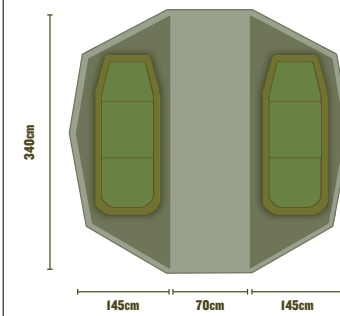

INNER CAPSULE (TWIN)

SUPERDOME BIVVY VNITŘNÍ LOŽNICE (DVOJITÁ)

201608/6.190,-

Integrated insect panels

5.6kg

Weight

- Vytváří dvě plně oddělené ložnice, do kterých je přístup zvlášť
- Oddělená chodbička mezi jednotlivými ložnicemi napříč bivakem
- Přeměňují Superdome Bivvy do dvoustěnného přístřešku, čímž snižuje kondenzaci a více zadržuje teplo
- Přišitá podlážka, přes kterou se nedostanou hlodavci a další nechtění hosté
- Prostor pro ukládání věcí ve stěně, které nabízí ještě více úložného prostoru
- Prodyšné stěny z Polyesteru
- Jednoduše pasuje a není potřeba přidělovat kolíky
- Přenosná taška na zip