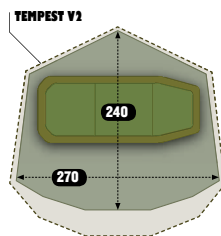

TEMPEST V2 & TEMPEST XL BIVVY SYSTEM

V2 201553/23.590,- | XL 201558/27.990,-

One-man

Integrated insect panels

Aquatexx®

Waterproof

TEMPEST V2 BIVVY SYSTEM

140cm

Height

240cm

Depth

270cm

Width

7.5kg

Weight

TEMPEST XL BIVVY SYSTEM

145cm

Height

250cm

Depth

320cm

Width

9kg

Weight

OPTIONAL ACCESSORIES

Overwrap

Skull Cap

Insect Panel
(V2 only)

Výherce mnoha ocenění, která znamenají nejvyšší kvalitu ve všech ohledech. Geniální design dovoluje efektivní využití vnitřního prostoru a zároveň umožňuje superrychlé postavení bivaku. Když přijde na Bivvy System, nenajde se žádný, který by byl schopen tento nahradit. Tempest V2 – celoroční ochrana před, během a po bouři.

- Vylepšený hliníkový rám v černém provedení s práškovým nástřikem a tyče s protiprotáčivým mechanismem
- Plně odnímatelný přední panel pomocí heavy-duty zipů
- Zadní a přední okna se síťovinou proti hmyzu s uzavřením na suchý zip
- Dodáván s dvěma 36ins Quickstick, heavy-duty podlázkou, T-kolíkky a NXG přepravní taškou na bivak