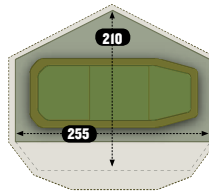

TEMPEST BROLLY

202240/7.890,-

One-man

Height

Waterproof

Width

Depth

Weight

S váhou pouhých 4,4kg je Tempest Brolly nejlehčí a nejkompaktnější z rodiny Tempestů. Díky elegantnímu profilu nabízí bezkonkurenčně mnoho místa. Tempest Brolly může být ušit na míru dle Vašich požadavků díky obsáhlé řadě doplňků, které vytvoří z lehkého a otevřeného přístřešku prostorný bivač na dlouhé výpravy. Rychlý k postavení a pevný jako skála - toto je opravdu brolly, které dokáže všechno.

- Přizpůsobitelný, minimalistický a superlehký
- Patentovaný design
- Ultrastabilní, uživatelsky příjemný a velmi rychlý k postavení
- Neuvěřitelně lehký a dobře skladovatelný
- Dodáván s napínacím popruhem, přepraní taškou a T-peg kolíky
- Dva úchyty na pruty na suchý zip