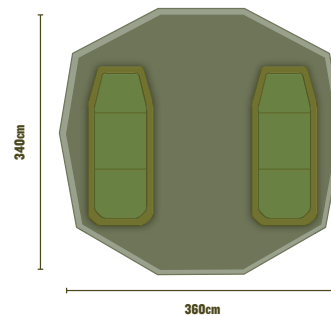

INNER CAPSULE (SINGLE)

SUPERDOME BIVVY VNITŘNÍ LOŽNICE (JEDNODUCHÁ)

201609/5.190,-

Integrated insect panels

4.9kg

Weight

- Přemění Superdome Bivvy na dvojitěný přístřešek
- Snižuje kondenzaci a únik tepla
- Do oddělených místností se vejdou až 3 lehátka
- Přišitá podlážka, přes kterou se nedostanou hlodavci a další nechtění hosté
- Zadní průchozí dveře, které umožňují proudění vzduchu
- Prostor pro ukládání věcí ve stěně
- Prodyšný materiál z polyesteru
- Jednoduše pasuje a není potřeba přidělovat kolíky
- Přenosná taška na zip