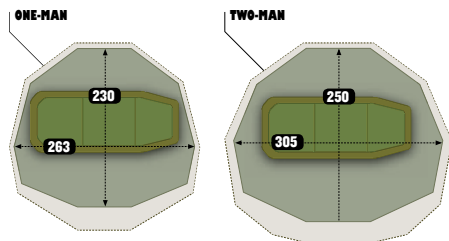

SLX V2 BIVVY

ONE-MAN 201200/10.290,- | TWO-MAN 201400/11.990,-

One-man

Two-man

Front peak

Integrated insect panel

Waterproof

ONE-MAN

130cm

Height

230cm

Depth

280cm

Width

9.5kg

Weight

TWO-MAN

140cm

Height

250cm

Depth

305cm

Width

9.5kg

Weight

Potřeby moderního kapraře byly pečlivě zvažovány pro tento bivak, který je „nejlepší v řadě“. Přístřešek s nepřeberným množstvím funkcí se všemi doplňky v jednom balení – kšilt, všestranné odnímatelné přední panely a zimní přehoz – to všechno je dodáváno v jednom balení ať už ve variantě pro jednoho, nebo dva rybáře.

- Jeden z nejkvalitnějších bivy systémů zkompletovaných se zimním přehozem
- Dostupné ve variantě pro jednoho nebo dva rybáře
- Dodáván s moskytiérou a plnými panely
- Opatřen samopodpěrným systémem
- Dva přední úchyty na pruty
- Dvojitý zip na dveřích, který umožňuje otevření i z horní strany
- Heavy-duty podlážka
- Heavy-duty T-peg kolíky
- Převravní taška na zip